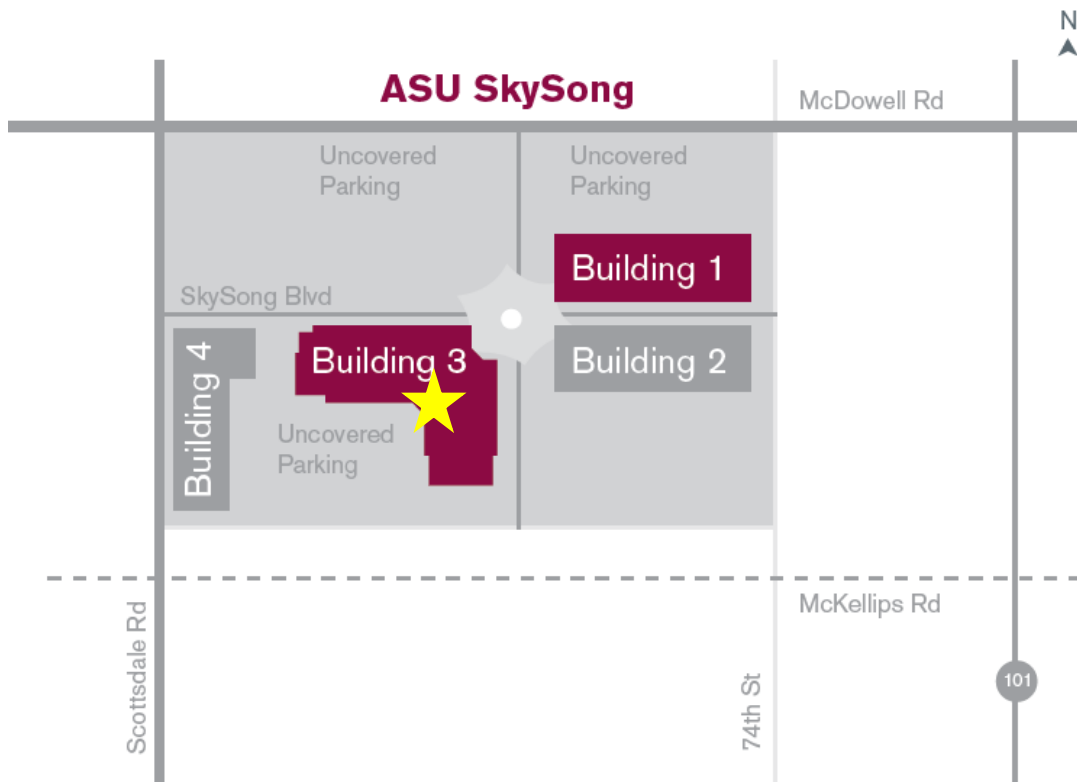

7<sup>th</sup> Annual Arizona's Career Mixer  
Wednesday May 30, 2018  
4:30 – 7:30 pm  
SkySong, the ASU Scottsdale Innovation Center  
**Building #3**, Synergy Room I & II  
1365 North Scottsdale Road  
Scottsdale, AZ 85257

### Directions

#### From the North:

Travel southbound on Scottsdale Road and pass through the light on McDowell Road  
Turn left (east) onto SkySong Blvd. (there is a stoplight at the intersection)

#### From the East:

From Loop 101, exit McDowell Road  
Head west on McDowell Road  
Turn left onto Scottsdale Road  
Turn left (east) onto SkySong Blvd. (there is a stoplight at the intersection)