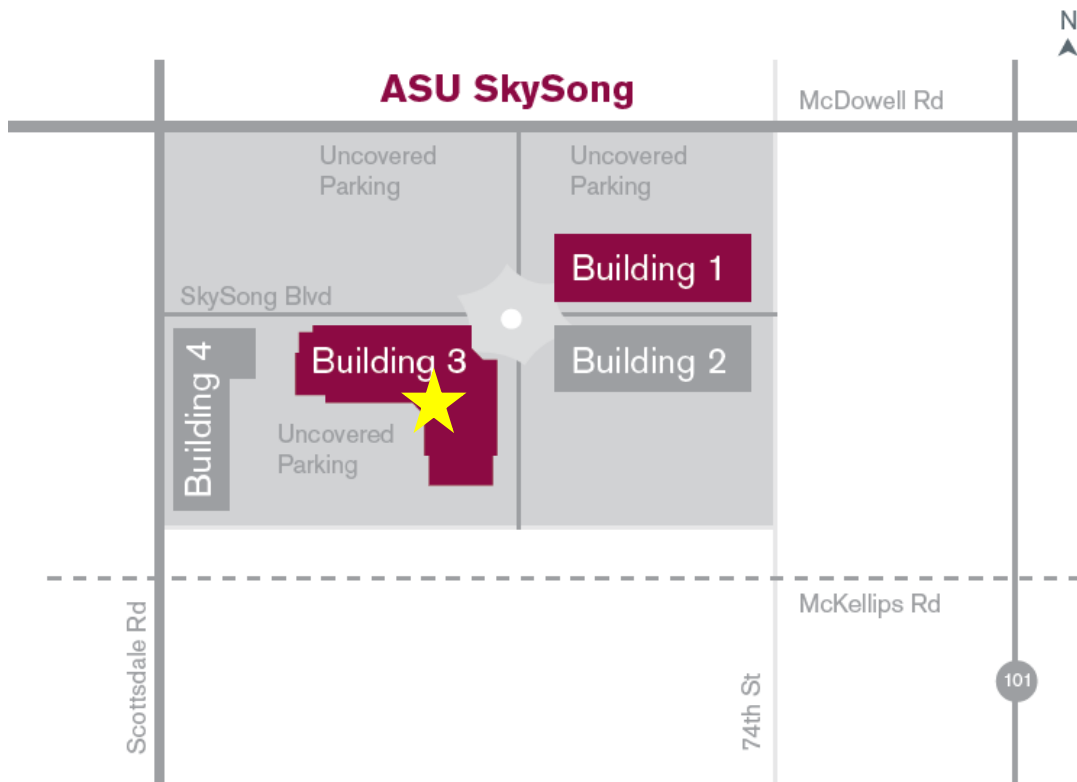

6th Annual Arizona's Career Mixer
Wednesday May 31, 2017
4:30 – 7:30 pm
SkySong, the ASU Scottsdale Innovation Center
Building #3, Synergy Room I & II
1365 North Scottsdale Road
Scottsdale, AZ 85257

Directions

From the North:

Travel southbound on Scottsdale Road and pass through the light on McDowell Road
Turn left (east) onto SkySong Blvd. (there is a stoplight at the intersection)

From the East:

From Loop 101, exit McDowell Road
Head west on McDowell Road
Turn left onto Scottsdale Road
Turn left (east) onto SkySong Blvd. (there is a stoplight at the intersection)

From Phoenix Sky Harbor International Airport:

Go East on Sky Harbor Blvd.
Take AZ-202 E toward Tempe.
Take Scottsdale Road EXIT 7.
Turn left on N. Scottsdale Road.
Turn right on SkySong Blvd (just before McDowell).

Parking

Free parking is available

- Uncovered parking lot South of SkySong Building 3
 - North of SkySong Building 1 and SkySong Building 3
- Note: Parking in any covered spaces, including parking structures, is prohibited.
Parking between the buildings is also available but limited to two hours.